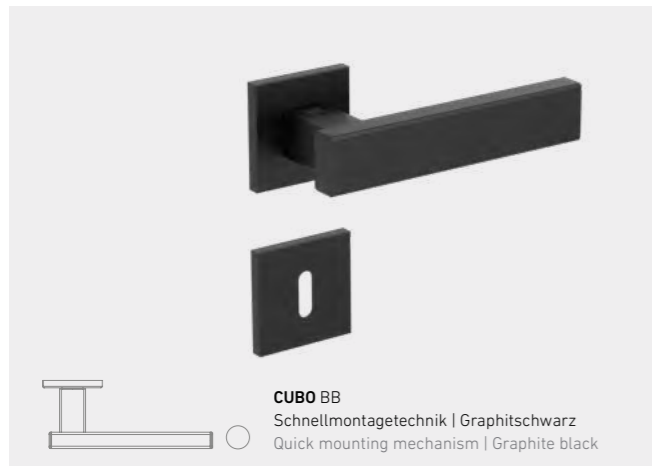

*Inlays in allen CePaL-Öberflächen erhältlich *Inlays available in all CePaL surfaces