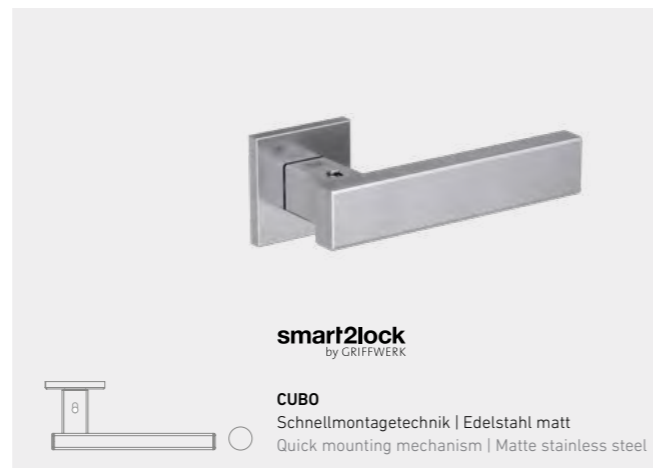

*Inlays in allen CePaL-Öberflächen erhältlich *Inlays available in all CePaL surfaces