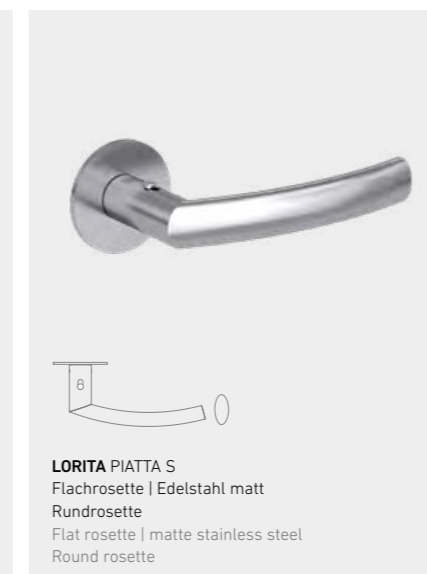

TRI 134
Schraubtechnik | Graphitschwarz und Edelstahl matt
Rund- oder Quadratrossette
Screw mechanism | graphite black and matte stainless
steel, round or square rosette

AVUS PIATTA S
Flachrossette | Graphitschwarz und Kaschmirgrau,
Rundrossette
Flat rosette | graphite black and cashmere grey,
round rosette

LORITA PIATTA S
Flachrossette | Edelstahl matt
Rundrossette
Flat rosette | matte stainless steel
Round rosette