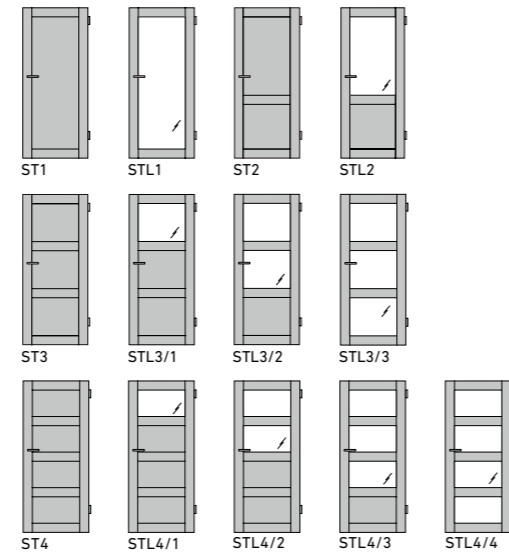

NORMTÜREN
PORTES STANDARD

SYLT
SYLT

CORONA
CORONA

- **DQ** Strukturrichtung DQ quer
  DQ texture direction horizontal
- **DA** Strukturrichtung DA längs
  DA texture direction vertical
- **LA** Lichtausschnitt
  Vision panel
- **GG** Ganzglastür
  All-glass door
- **Strukturrichtung DQ quer**
  DQ texture direction horizontal
- **Strukturrichtung DA längs**
  DA texture direction vertical

OBERFLÄCHEN | FINISHES

PREMIUMKANTEN | PREMIUM EDGES