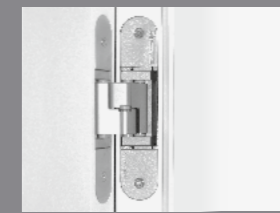

Verdeckte Bänder
bei stumpfen Türen
Concealed hinges
(flush-fitted doors)