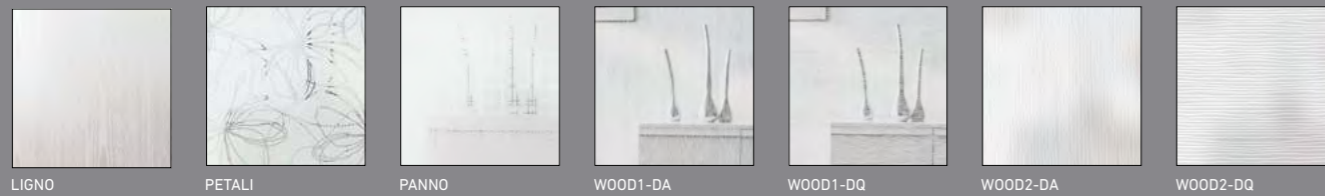

MODERNE ORNAMENTGLÄSER | MODERN PATTERNED GLASS PANELS