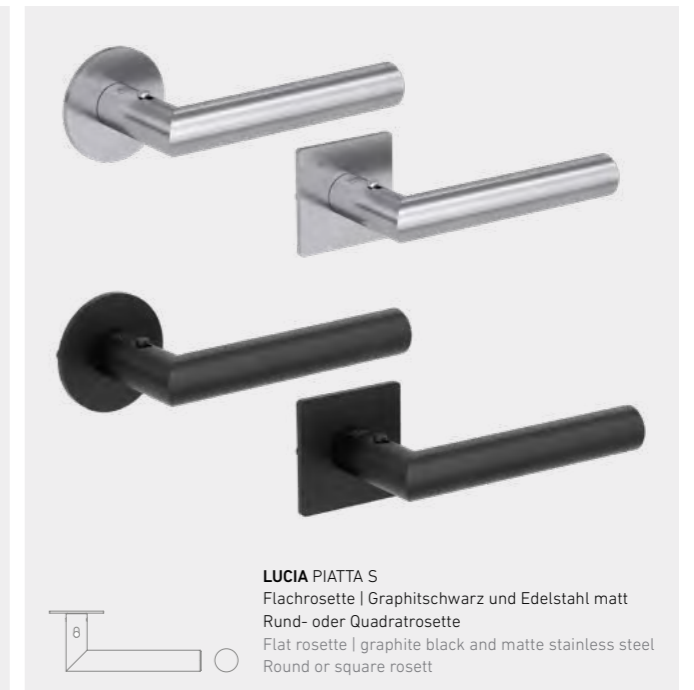

AVUS PIATTA S

smart2lock
by GRIFFWERK

Griff
werk

LUCIA PROFESSIONAL
Schraubtechnik | Graphitschwarz und Edelstahl matt
Rund- oder Quadratrossette
Screw mechanism | graphite black and matte stainless
steel, round or square rosette