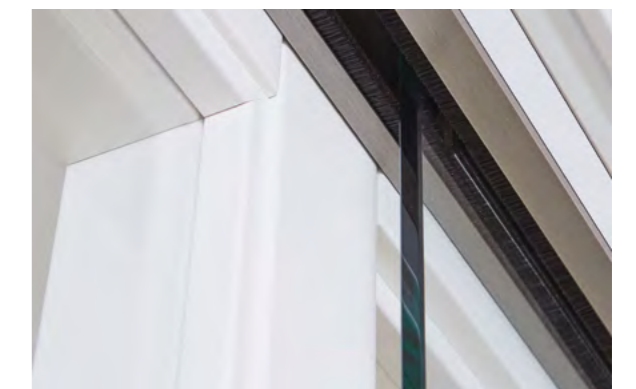

Befestigung einer Ganzglastür im Schiebetürbeschlag LINE