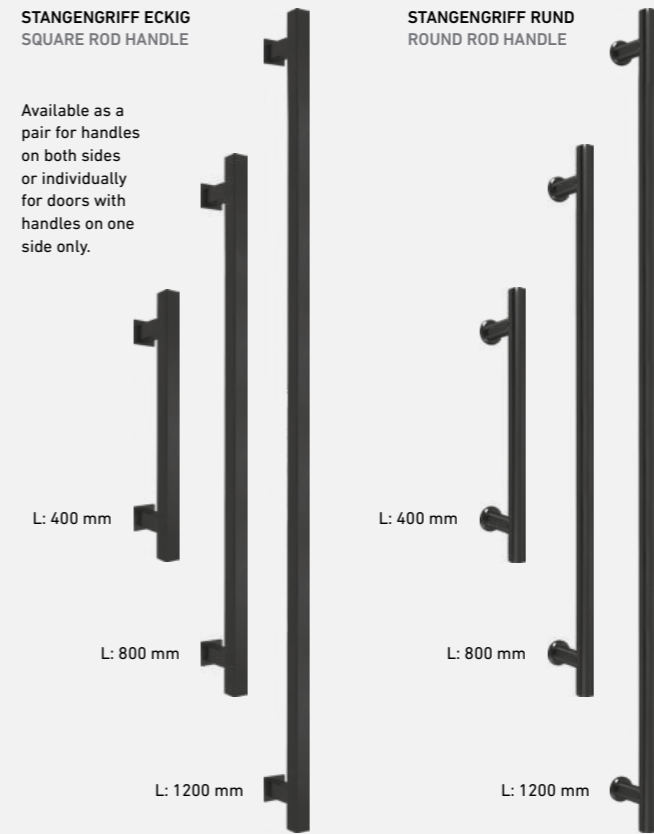

*ähnlich RAL9005 *like RAL9005