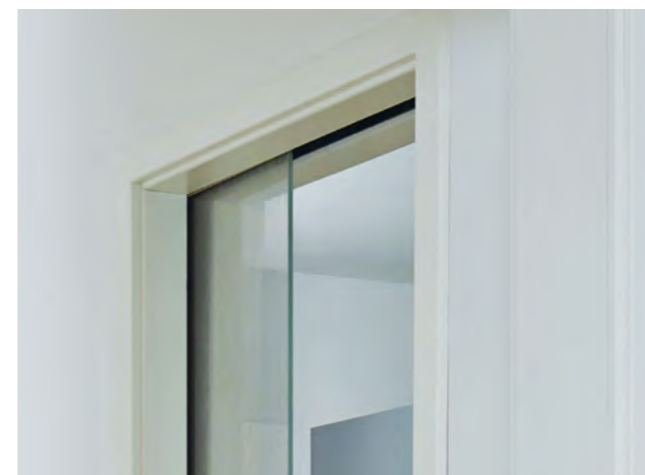

SCHIEBETÜRBESCHLAG BASIC – AUSFÜHRUNG „IN DER WAND LAUFEND“

Innenlaufende Schiebetüren mit dem BASIC-Schiebetürbeschlag – egal ob als Holz- oder Ganzglastüren – sind die ideale Lösung, wenn es für normale Drehtüren in den verbundenen Räumen keinen Öffnungs- und Bewegungsraum gibt.

BASIC SLIDING DOOR FITTINGS – ‘IN-WALL’ VERSION

In-wall sliding doors – both wood and glass models – with BASIC sliding door fittings are the ideal solution when there is no space for conventionally opening doors in connected rooms.

Windfangelemente und Schiebetürlösungen