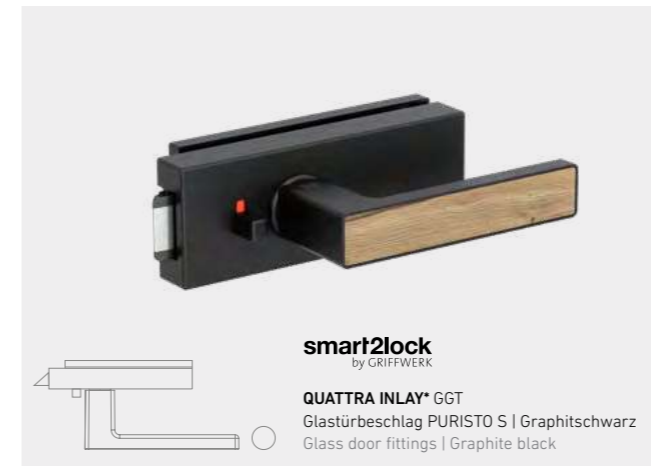

*Inlays in allen CePaL-Öberflächen erhältlich *Inlays available in all CePaL surfaces