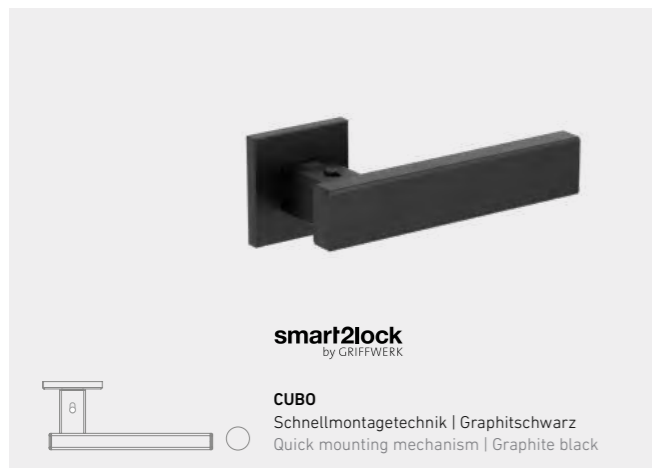

*Inlays in allen CePaL-Öberflächen erhältlich *Inlays available in all CePaL surfaces