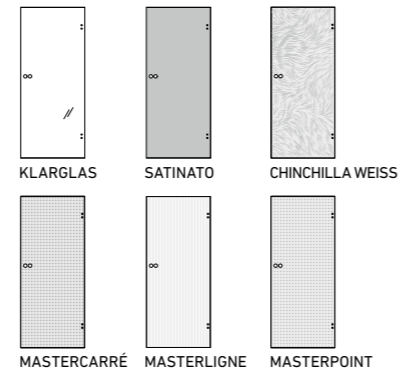

GANZGLASTÜREN ORNAMENT (NORM)
PATTERNED ALL-GLASS DOORS (STANDARD)

STANDARD-ORNAMENTGLAS | STANDARD PATTERNED GLASS