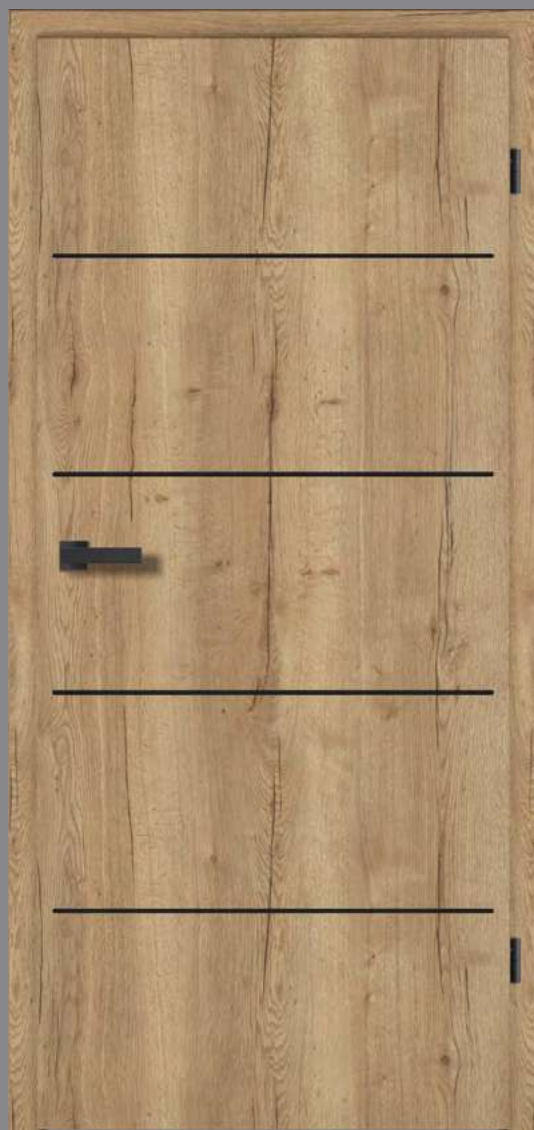

CORONA
CePaL Authentic Risseiche und Asteiche

Individuelle Natürlichkeit
Individual naturalness

Ansprechende Holzoptik mit naturgetreuer Feinmaserung.
Beautiful wood-look finish with a fine true-to-life grain.

LISENEN | PILASTER STRIPS

Lisene Edelstahloptik

Lisene Schwarz

QUERSCHNITT | CROSS

RUNDKANTE | ROUNDED EDGE

Lichtausschnitt-Türen

geschlossene Türen

PREMIUMKANTE | PREMIUM EDGE

Lichtausschnitt-Türen

geschlossene Türen

BESCHLAG
CUBO

GRAPHITSCHWARZ
GRAPHITE BLACK

BB/PZ/WC

smart2lock

EDELSTAHL MATT
STAINLESS STEEL MATT

BB/PZ/WC

smart2lock