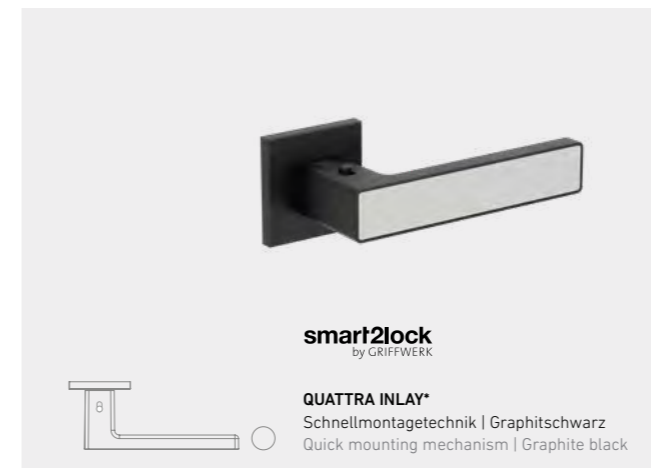

*Inlays in allen CePaL-Öberflächen erhältlich *Inlays available in all CePaL surfaces