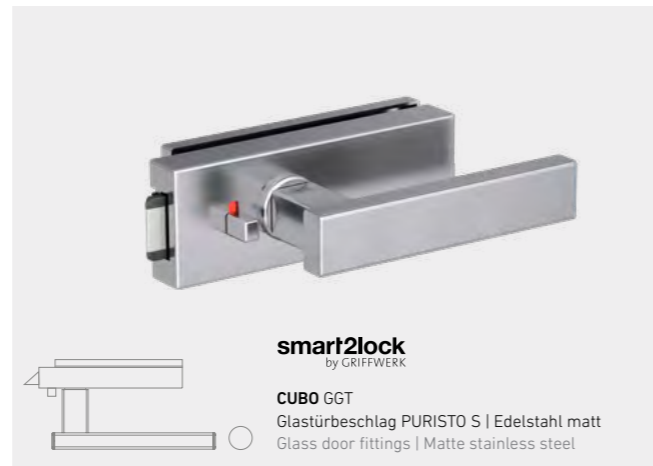

DOOR HANDLES AND ACCESSORIES FOR ALL APPLICATIONS

Door handles are distinctive elements of the door. They make a style statement and underline the room's architectural tone. We offer a comprehensive range of designs and the perfect solutions for all requirements: from door handles to glass door locks and matching hinges.

TOP MONO

TOP

MONO

*Inlays in allen CePaL-Öberflächen erhältlich *Inlays available in all CePaL surfaces

MONO

STANDARD-ROSETTE
STANDARD ROSETTE

BB-Schloss Rosette
BB lock with magnetic rosette

WC-Schloss
WC lock

Magnetschloß lang
Schlossstulp
Long magnetic lock
lock neck

Schließblech lang
Long locking plate

MONO

STANDARD
STANDARD

UV-Schloss
UV lock

PZ-Schloss
PZ lock

smart2lock
by GRIFFWERK

NOVO