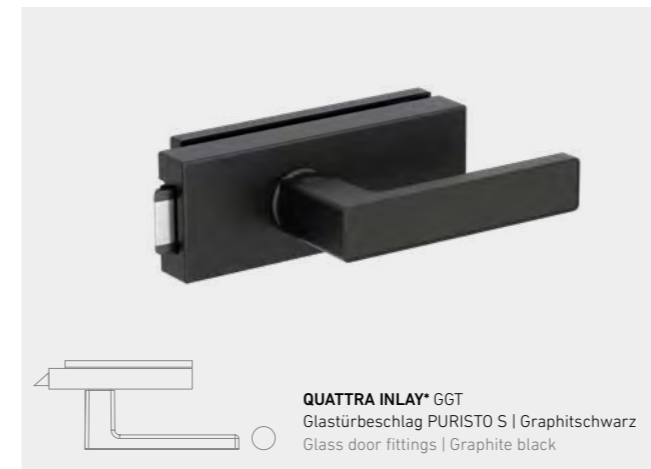

*Inlays in allen CePaL-Öberflächen erhältlich *Inlays available in all CePaL surfaces