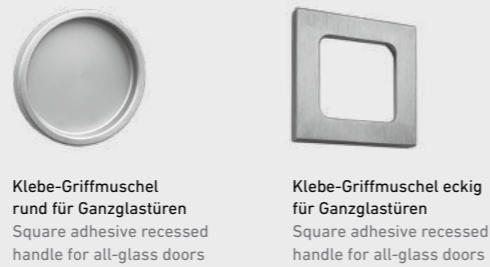

R8 ONE

Rosettenlos | Samtgrau, Graphitschwarz,
Kaschmirgrau
No rosette | matte stainless steel, graphite grey,
cashmere grey

smart2lock by GRIFFWERK

R8 ONE

Rosettenlos | Samtgrau, Graphitschwarz,
Kaschmirgrau
No rosette | matte stainless steel, graphite grey,
cashmere grey