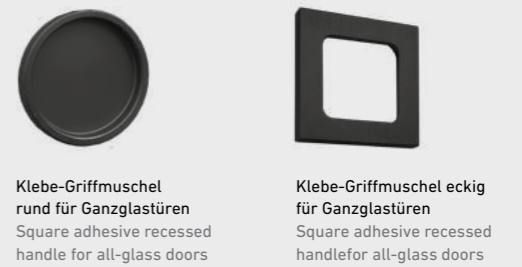

*ähnlich RAL9005 *like RAL9005