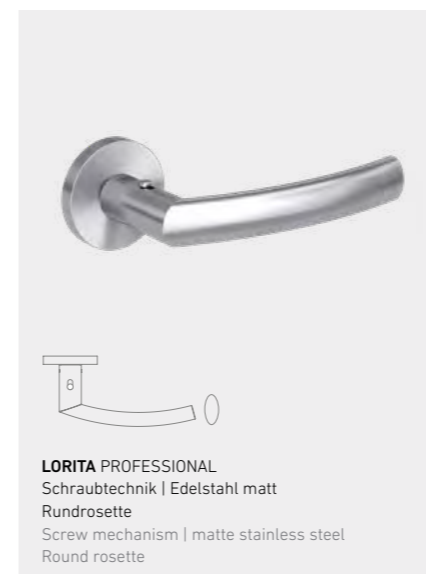

TRI 134
Schraubtechnik | Graphitschwarz und Edelstahl matt
Rund- oder Quadratrossette
Screw mechanism | graphite black and matte stainless
steel, round or square rosette

LORITA PIATTA S
Flachrossette | Edelstahl matt
Rundrossette
Flat rosette | matte stainless steel
Round rosette

LORITA PROFESSIONAL
Schraubtechnik | Edelstahl matt
Rundrossette
Screw mechanism | matte stainless steel
Round rosette