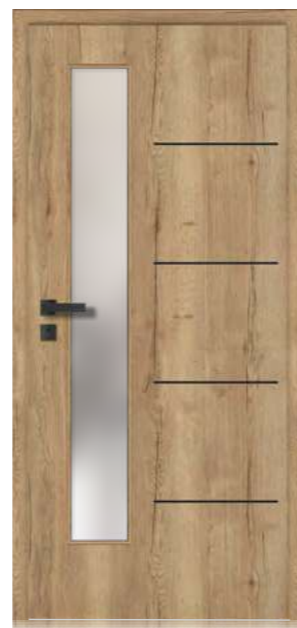

smart2lock

MODELL 1 CORONA C830
OBERFLÄCHE CePaL Authentic Risseiche
GLAS -
ZARGE R1
BESCHLAG CUBO, Graphitschwarz
MODEL CORONA C830
FINISH CePaL Authentic Split Oak
GLASS -
FRAME R1
FITTINGS CUBO, Graphite black