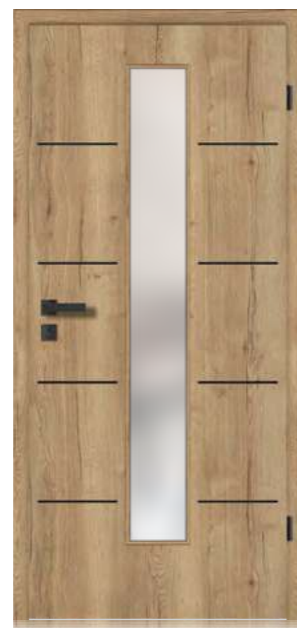

smart2lock

MODELL 1 CORONA C830
OBERFLÄCHE CePaL Authentic Risseiche
GLAS -
ZARGE R1
BESCHLAG CUBO, Graphitschwarz
MODEL CORONA C830
FINISH CePaL Authentic Split Oak
GLASS -
FRAME R1
FITTINGS CUBO, Graphite black