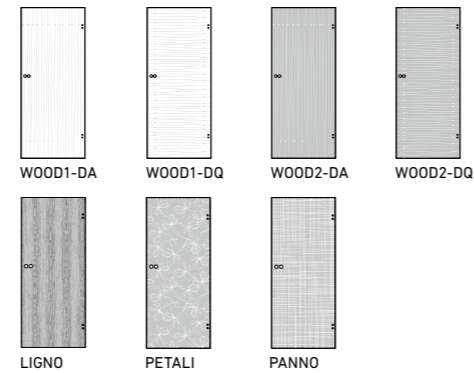

DESIGN-ORNAMENTGLAS | DESIGN PATTERNED GLASS