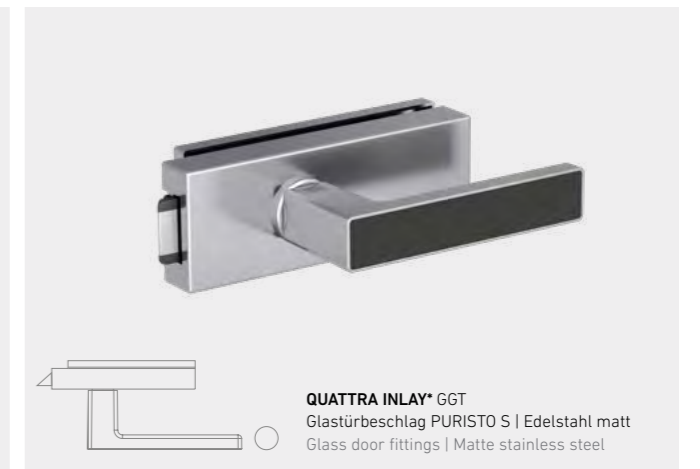

DOOR HANDLES AND ACCESSORIES FOR ALL APPLICATIONS

Door handles are distinctive elements of the door. They make a style statement and underline the room's architectural tone. We offer a comprehensive range of designs and the perfect solutions for all requirements: from door handles to glass door locks and matching hinges.

TOP MONO

TOP

MONO

*Inlays in allen CePaL-Öberflächen erhältlich *Inlays available in all CePaL surfaces

MONO

STANDARD-ROSETTE
STANDARD ROSETTE

BB-Schloss Rosette
BB lock with magnetic rosette

WC-Schloss
WC lock

PZ-Schloss
PZ lock

Schutzbeschlag EH, RD
EH, RD security lock plate

BÄNDER SCHLÖSSER
HINGES LOCKS

2-teiliges Holztürenband
2-part wooden door hinge

3-teiliges Holztürenband
3-part wooden door hinge

BB/PZ Schloss
Schlossstulp
BB/PC lock
lock neck